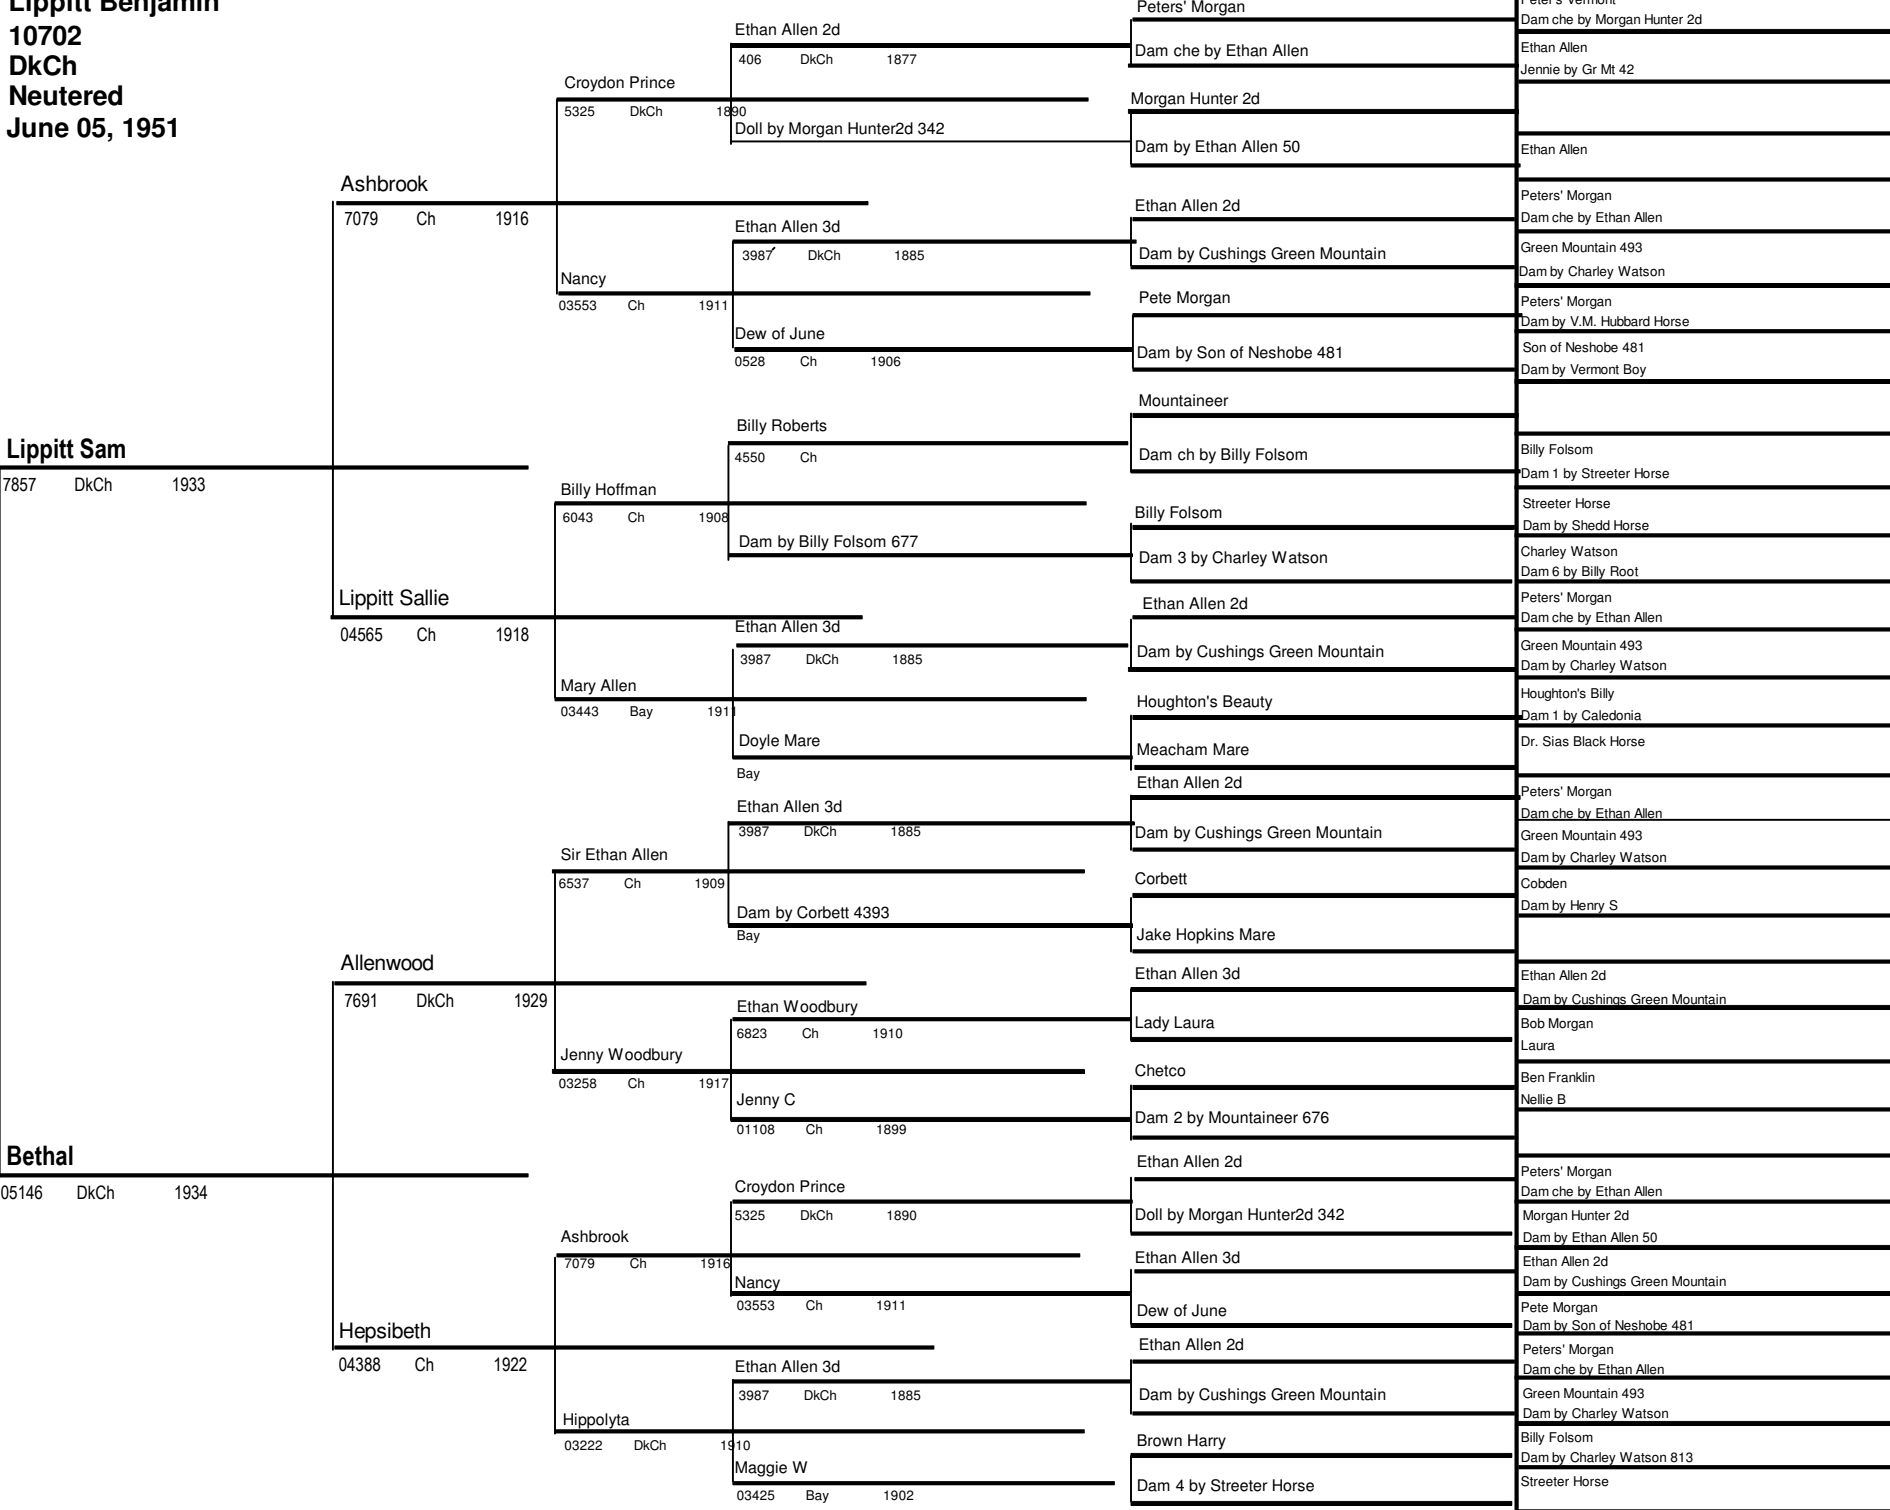

Lippitt Benjamin
10702
DkCh
Neutered
June 05, 1951

Lippitt Sam

Bethal

Ashbrook

Allenwood

Hepsibeth

Ethan Allen 2d

Peters' Morgan

Peter's Vermont

406 DkCh 1877

Dam che by Ethan Allen

Dam che by Morgan Hunter 2d

Croydon Prince

5325 DkCh 1890

Morgan Hunter 2d

Ethan Allen